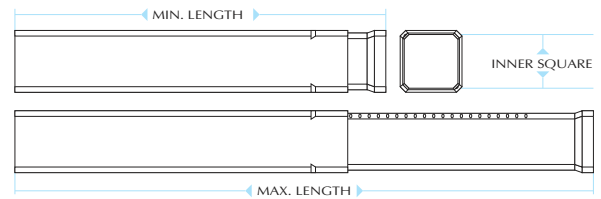

* Proposed new sizes.

'Inners' and 'outers' are packed in separate cartons.

- Designed to pack tools of varying lengths and sizes.
- Strong, durable and resistant to oil and moisture.
- Square Telescopics can be printed and labelled on 4 sides and the ends.
- Moulded in either coloured High Density Polyethylene (HDPE) or transparent Polypropylene (PP), both materials are 100% recyclable.
- **Now available in clear PVC for improved visual impact.**