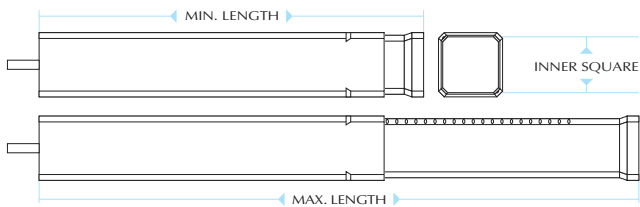

TELESCOPICS WITH HANGERS

- Telescopics with 'Hangers' combine the benefits of Telescopics with the ability to hang products for display.
- Moulded in either coloured High Density Polyethylene (HDPE) or transparent Polypropylene (PP), both materials are 100% recyclable.
- Now available in clear PVC for improved visual impact.

Plastic labels can be supplied plain or pre-printed to your own requirements

WILLIAM BECKETT
PLASTIC PACKAGING

Hanger Styles:

Size Refs. 12-26

Size Refs. 32-65

TELESCOPIC TUBE REFERENCE NO.	INNER SQUARE	MIN. LENGTH	MAX. LENGTH	CARTON QUANTITY
12 × 70/110H	12	70	110	900
12 × 110/190H	12	110	190	1200
14 × 48/69H	14	48	69	1200
14 × 65/101H	14	65	101	1900
14 × 106/178H	14	106	178	2000
14 × 156/251H	14	156	251	1400
14 × 182/310H	14	182	310	1100
14 × 300/500H	14	300	500	580
16 × 76/123H	16	76	123	1300
16 × 133/227H	16	133	227	1300
16 × 184/319H	16	184	319	900
20 × 56/80H	20	56	80	1200
20 × 81/126H	20	81	126	1750
20 × 123/205H	20	123	205	950
20 × 184/315H	20	184	315	600
20 × 350/630H	20	350	630	240
22 × 70/103H	22	70	103	1620
22 × 104/171H	22	104	171	1100
22 × 176/305H	22	176	305	500
26 × 60/88H	26	60	88	700
* 26 × 80/120H	26	80	120	TBA
26 × 98/166H	26	98	166	900
26 × 120/200H	26	120	200	650
26 × 189/335H	26	189	335	640
26 × 350/630H	26	350	630	160
32 × 50/70H	32	50	70	500
* 32 × 80/120H	32	80	120	TBA
32 × 100/160H	32	100	160	720
32 × 120/200H	32	120	200	650
32 × 160/266H	32	160	266	420
32 × 225/360H	32	225	360	310
32 × 350/630H	32	350	630	208
40 × 56/77H	40	56	77	440
40 × 86/130H	40	86	130	572
40 × 133/217H	40	133	217	416
40 × 220/356H	40	220	356	227
45 × 108/172H	45	108	172	400
45 × 160/266H	45	160	266	270
45 × 225/360H	45	225	360	185
45 × 350/630H	45	350	630	120
52 × 63/88H	52	63	88	520
* 52 × 80/120H	52	80	120	TBA
52 × 112/163H	52	112	163	280
52 × 165/270H	52	165	270	190
52 × 292/500H	52	292	500	108
56 × 117/177H	56	117	177	240
56 × 180/300H	56	180	300	160
65 × 133/203H	65	133	203	154
65 × 203/317H	65	203	317	100
65 × 300/500H	65	300	500	70

* Proposed new sizes.

'Inners' and 'outers' are packed in separate cartons.

STANDARD COLOURS: Red, Green (Light, Medium & Dark), Blue (Light, Medium & Dark), Orange, Yellow (Light & Dark), Black HDPE and also Transparent PP and Clear PVC.

METALLIC COLOURS: Gold and Silver

SPECIAL COLOURS: Can be produced on request.

PRINTING: Customised tube printing available.