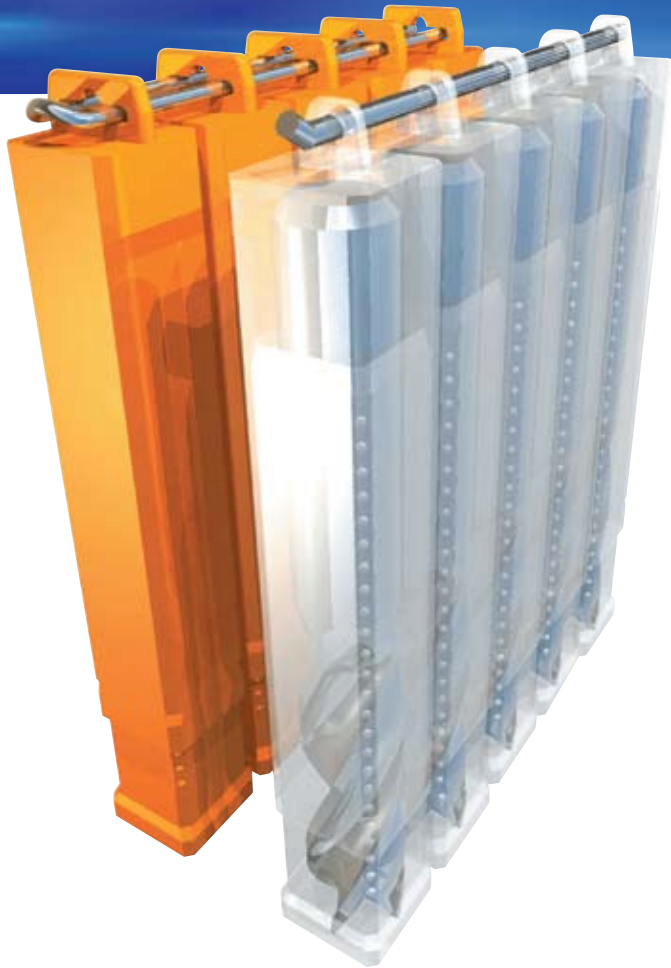

TELESCOPICS WITH HANGERS

- Telescopics with 'Hangers' combine the benefits of Telescopics with the ability to hang products for display.
- Moulded in either coloured High Density Polyethylene (HDPE) or transparent Polypropylene (PP), both materials are 100% recyclable.
- Now available in clear PVC for improved visual impact.

Plastic labels can be supplied plain or pre-printed to your own requirements

WILLIAM BECKETT
PLASTIC PACKAGING

Hanger Styles:

Size Refs. 12-26

Size Refs. 32-65

TELESCOPIC TUBE REFERENCE NO.	INNER SQUARE	MIN. LENGTH	MAX. LENGTH	CARTON QUANTITY
12 × 70/110H	12	70	110	900
12 × 110/190H	12	110	190	1200
14 × 48/69H	14	48	69	1200
14 × 65/101H	14	65	101	1900
14 × 106/178H	14	106	178	2000
14 × 156/251H	14	156	251	1400
14 × 182/310H	14	182	310	1100
14 × 300/500H	14	300	500	580
16 × 76/123H	16	76	123	1300
16 × 133/227H	16	133	227	1300
16 × 184/319H	16	184	319	900
20 × 56/80H	20	56	80	1200
20 × 81/126H	20	81	126	1750
20 × 123/205H	20	123	205	950
20 × 184/315H	20	184	315	600
20 × 350/630H	20	350	630	240
22 × 70/103H	22	70	103	1620
22 × 104/171H	22	104	171	1100
22 × 176/305H	22	176	305	500
26 × 60/88H	26	60	88	700
* 26 × 80/120H	26	80	120	TBA
26 × 98/166H	26	98	166	900
26 × 120/200H	26	120	200	650
26 × 189/335H	26	189	335	640
26 × 350/630H	26	350	630	160
32 × 50/70H	32	50	70	500
* 32 × 80/120H	32	80	120	TBA
32 × 100/160H	32	100	160	720
32 × 120/200H	32	120	200	650
32 × 160/266H	32	160	266	420
32 × 225/360H	32	225	360	310
32 × 350/630H	32	350	630	208
40 × 56/77H	40	56	77	440
40 × 86/130H	40	86	130	572
40 × 133/217H	40	133	217	416
40 × 220/356H	40	220	356	227
45 × 108/172H	45	108	172	400
45 × 160/266H	45	160	266	270
45 × 225/360H	45	225	360	185
45 × 350/630H	45	350	630	120
52 × 63/88H	52	63	88	520
* 52 × 80/120H	52	80	120	TBA
52 × 112/163H	52	112	163	280
52 × 165/270H	52	165	270	190
52 × 292/500H	52	292	500	108
56 × 117/177H	56	117	177	240
56 × 180/300H	56	180	300	160
65 × 133/203H	65	133	203	154
65 × 203/317H	65	203	317	100
65 × 300/500H	65	300	500	70